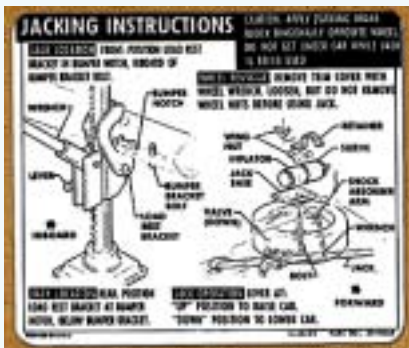

JACKING INSTRUCTIONS

- Convertible... '67-'68
  DJ0117 ..... $3.00 Each
- Convertible, Space Saver... '67-'68
  D00014 ..... $2.50 Each
- Convertible, Space Saver... '68
  D00016 ..... $2.50 Each
- Convertible... '69
  D00018 ..... $3.00 Each
- Convertible, Space Saver... '69
  D00019 ..... $3.00 Each

- Coupe... '67
  D00014-C ..... $3.00 Each
- Coupe, Space Saver... '67-'68
  DJ0795 ..... $3.50 Each
- Coupe... '68
  D00017 ..... $3.00 Each
- Coupe... '69
  D00020 ..... $2.50 Each
- Coupe, Space Saver... '69
  D00080 ..... $2.50 Each

- Coupe... '70
  DJ0375 ..... $4.00 Each
- Coupe... '71-'72
  DJ0502 ..... $4.00 Each
- Coupe... '73
  DJ0429 ..... $4.00 Each
- Coupe... '74-'75
  DJ0329 ..... $4.00 Each
- Coupe... '76-'77
  DJ0330 ..... $4.00 Each
- Coupe... '78-'79
  DJ0331 ..... $4.00 Each
- Coupe, Space Saver... '78-'79
  DJ0332 ..... $4.00 Each

LEAF SPRING TAGS

Leaf spring tags attach around rear spring to indicate spring rating.

- Tag, Leaf Spring, SS-396, "OH"... '68
  D00095-OH ..... $5.95 Pair

- Tag, Leaf Spring, Standard, V-8, "BH"... '68
  D00095-BH ..... $5.95 Pair

- Tag, Leaf Spring, Standard, V-8, "BX"... '68
  D00095-BX ..... $5.95 Pair

- Tag, Leaf Spring, Z-28, "BM"... '69
  D00095-BM ..... $5.95 Pair

"Leaf spring tags attach around rear spring to indicate spring rating."

- Tag, Leaf Spring, Z-28, "BY"... '67
  D00095-BY ..... $5.95 Pair

- Tag, Leaf Spring, Z-28, "OA"... '68
  D00095-OA ..... $5.95 Pair

- Tag, Leaf Spring, ZL-1 Yenko, BB, "BK"
  D00095-BK ..... $5.95 Pair

POWER DISC BRAKE

Tag is attached to power disc brake check valve on brake booster.

- Tag, Power Disc Brake, "CH"... '68
  D00096-CH ..... $3.95 Each
- Tag, Power Disc Brake, "CN"
  D00096-CN ..... $3.95 Each

"Tag Attached to Power Disc Brake Check Valve on Brake Booster"

- Tag, Power Disc Brake, Yenko, "CU"... '69
  D00096-CU ..... $3.95 Each
- Tag, Power Disc Brake, "SR"... '67
  D00096-SR ..... $3.95 Each