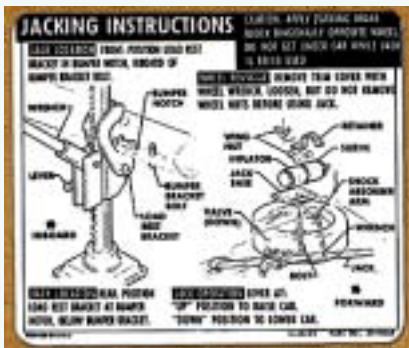

JACKING INSTRUCTIONS

- Convertible...'67-'68
  DJ0117 ..... $3.00 Each
- Convertible, Space Saver...'67-'68
  D00014 ..... $2.50 Each
- Convertible, Space Saver...'68
  D00016 ..... $2.50 Each
- Convertible...'69
  D00018 ..... $3.00 Each
- Convertible, Space Saver...'69
  D00019 ..... $3.00 Each

- Coupe...'67
  D00014-C ..... $3.00 Each
- Coupe, Space Saver...'67-'68
  DJ0795 ..... $3.50 Each
- Coupe...'68
  D00017 ..... $3.00 Each
- Coupe...'69
  D00020 ..... $2.50 Each
- Coupe, Space Saver...'69
  D00080 ..... $2.50 Each

- Coupe...'70
  DJ0375 ..... $4.00 Each
- Coupe...'71-'72
  DJ0502 ..... $4.00 Each
- Coupe...'73
  DJ0429 ..... $4.00 Each
- Coupe...'74-'75
  DJ0329 ..... $4.00 Each
- Coupe...'76-'77
  DJ0330 ..... $4.00 Each
- Coupe...'78-'79
  DJ0331 ..... $4.00 Each
- Coupe, Space Saver...'78-'79
  DJ0332 ..... $4.00 Each

LEAF SPRING TAGS

Leaf spring tags attach around rear spring to indicate spring rating.

- Tag, Leaf Spring, SS-396, "OH"...'68
  D00095-OH ..... $5.95 Pair

- Tag, Leaf Spring, Standard, V-8, "BH"...'68
  D00095-BH ..... $5.95 Pair

- Tag, Leaf Spring, Standard, V-8, "BX"...'68
  D00095-BX ..... $5.95 Pair

- Tag, Leaf Spring, Z-28, "BM"...'69
  D00095-BM ..... $5.95 Pair

"Leaf spring tags attach around rear spring to indicate spring rating."

- Tag, Leaf Spring, Z-28, "BY"...'67
  D00095-BY ..... $5.95 Pair

- Tag, Leaf Spring, Z-28, "OA"...'68
  D00095-OA ..... $5.95 Pair

- Tag, Leaf Spring, ZL-1 Yenko, BB, "BK"
  D00095-BK ..... $5.95 Pair

POWER DISC BRAKE

Tag is attached to power disc brake check valve on brake booster.

- Tag, Power Disc Brake, "CH"...'68
  D00096-CH ..... $3.95 Each
- Tag, Power Disc Brake, "CN"
  D00096-CN ..... $3.95 Each

"Tag Attached to Power Disc Brake Check Valve on Brake Booster"

- Tag, Power Disc Brake, Yenko, "CU"...'69
  D00096-CU ..... $3.95 Each
- Tag, Power Disc Brake, "SR"...'67
  D00096-SR ..... $3.95 Each