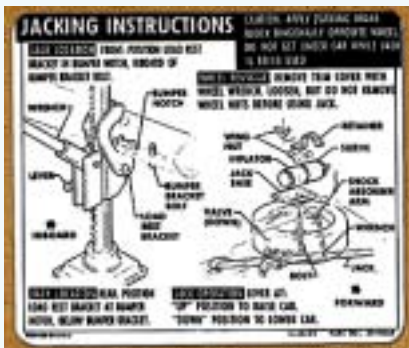

DECAL

JACKING INSTRUCTIONS

- Convertible...'67-'68
  DJ0117 ..... $3.00 Each
- Convertible, Space Saver...'67-'68
  D00014 ..... $2.50 Each
- Convertible, Space Saver...'68
  D00016 ..... $2.50 Each
- Convertible...'69
  D00018 ..... $3.00 Each
- Convertible, Space Saver...'69
  D00019 ..... $3.00 Each

- Coupe...'67
  D00014-C ..... $3.00 Each
- Coupe, Space Saver...'67-'68
  DJ0795 ..... $3.50 Each
- Coupe...'68
  D00017 ..... $3.00 Each
- Coupe...'69
  D00020 ..... $2.50 Each
- Coupe, Space Saver...'69
  D00080 ..... $2.50 Each

- Coupe...'70
  DJ0375 ..... $4.00 Each
- Coupe...'71-'72
  DJ0502 ..... $4.00 Each
- Coupe...'73
  DJ0429 ..... $4.00 Each
- Coupe...'74-'75
  DJ0329 ..... $4.00 Each
- Coupe...'76-'77
  DJ0330 ..... $4.00 Each
- Coupe...'78-'79
  DJ0331 ..... $4.00 Each
- Coupe, Space Saver...'78-'79
  DJ0332 ..... $4.00 Each

LEAF SPRING TAGS

Leaf spring tags attach around rear spring to indicate spring rating.

- Tag, Leaf Spring, SS-396, "OH"...'68
  D00095-OH ..... $5.95 Pair

- Tag, Leaf Spring, Standard, V-8, "BH"...'68
  D00095-BH ..... $5.95 Pair

- Tag, Leaf Spring, Standard, V-8, "BX"...'68
  D00095-BX ..... $5.95 Pair

- Tag, Leaf Spring, Z-28, "BM"...'69
  D00095-BM ..... $5.95 Pair

"Leaf spring tags attach around rear spring to indicate spring rating."

- Tag, Leaf Spring, Z-28, "BY"...'67
  D00095-BY ..... $5.95 Pair

- Tag, Leaf Spring, Z-28, "OA"...'68
  D00095-OA ..... $5.95 Pair

- Tag, Leaf Spring, ZL-1 Yenko, BB, "BK"
  D00095-BK ..... $5.95 Pair

POWER DISC BRAKE

Tag is attached to power disc brake check valve on brake booster.

- Tag, Power Disc Brake, "CH"...'68
  D00096-CH ..... $3.95 Each
- Tag, Power Disc Brake, "CN"
  D00096-CN ..... $3.95 Each

"Tag Attached to Power Disc Brake Check Valve on Brake Booster"

- Tag, Power Disc Brake, Yenko, "CU"...'69
  D00096-CU ..... $3.95 Each
- Tag, Power Disc Brake, "SR"...'67
  D00096-SR ..... $3.95 Each