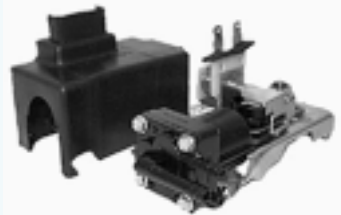

• **Pump... '75-'81**
M00038-3 ..... $24.95 Each