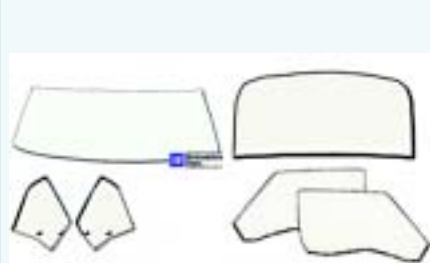

**GLASS SETS
COUPE-CLEAR '68-'69**

• Coupe Glass Set Clear 6-pc... '68-'69

- ☒ Windshield glass clear coupe
- ☒ Door glass clear LH and RH
- ☒ Quarter glass coupe clear LH and RH
- ☒ Back glass clear

Q00001-C ..... $699.00 Set