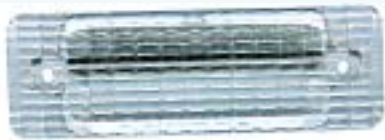

- **Back-Up Lamp Lens, RS ... '69**
  H00056 ..... $14.35 Each