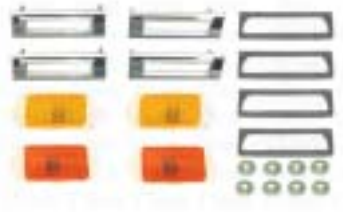

• **Complete Side Marker Kit... '69**
H00067-KIT ..... $45.95 Kit

• **Side marker light socket & wire... '69**
H00017-SM ..... $6.69 Each

MARKER LAMP BEZEL

• **Front and Rear Marker Lamp Bezel, Chrome... '68**
Chrome bezel for '68 marker lamps. 4 required.
H00025 ..... $6.95 Each

• **Front Marker Lamp Bezel, Chrome... '69**
Chrome bezel for '69 front marker lights. Two required per car.
H00026 ..... $5.99 Each

• **Rear Marker Lamp Bezel, Chrome... '69**
Chrome bezel for '69 rear marker lights. 2 required per car.
H00027 ..... $5.99 Each

• **Front Marker Lamp Bezel, Black, LH or RH... '78-'81**
Side marker lamp bezel that is finished in Black and ready to be painted in a body color.
H00081-B ..... $7.95 Each