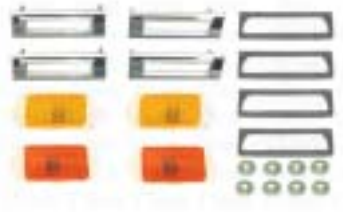

- **Complete Side Marker Kit... '69**
  H00067-KIT ..... $45.95 Kit

- **Side marker light socket & wire... '69**
  H00017-SM ..... $6.69 Each

MARKER LAMP BEZEL

- **Front and Rear Marker Lamp Bezel, Chrome... '68**
  Chrome bezel for '68 marker lamps. 4 required.
  H00025 ..... $6.95 Each