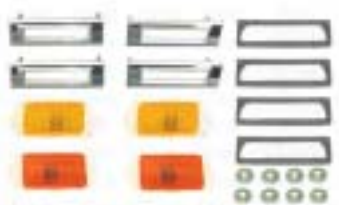

- **Complete Side Marker Kit... '69**
  H00067-KIT ..... $45.95 Kit

- **Side marker light socket & wire... '69**
  H00017-SM ..... $6.69 Each

MARKER LAMP BEZEL

- **Front and Rear Marker Lamp Bezel, Chrome... '68**
  Chrome bezel for '68 marker lamps. 4 required.
  H00025 ..... $6.95 Each

- **Front Marker Lamp Bezel, Chrome... '69**
  Chrome bezel for '69 front marker lights. Two required per car.
  H00026 ..... $5.99 Each

- **Rear Marker Lamp Bezel, Chrome... '69**
  Chrome bezel for '69 rear marker lights. 2 required per car.
  H00027 ..... $5.99 Each

- **Front Marker Lamp Bezel, Black, LH or RH... '78-'81**
  Side marker lamp bezel that is finished in Black and ready to be painted in a body color.
  H00081-B ..... $7.95 Each