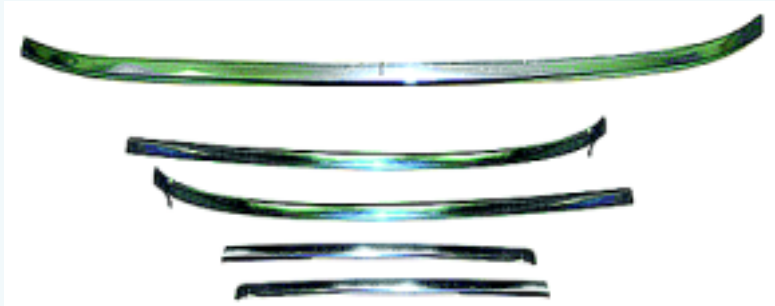

- Windshield Molding Set, Conv... '67-'69
  A reproduction five piece set for convertibles.
  J00086-R ..... $229.00 Set

MOLDINGS-WINDSHIELD

- Windshield Molding, Coupe, Side
  ... '67-'69
  J00073-repro (LH Side) ... $55.00 Each
  J00075-repro (RH Side) ... $55.00 Each

- Windshield Molding, Upper, Coupe,
  ... '67-'69
  J00078 (GM) ..... DISCONTINUED
  J00078-repro ... NOT AVAILABLE SEPERATELY!

- Windshield Molding, Lower, Coupe,
  ... '67-'69
  J00072-repro (LH) ..... $55.00 Each
  J00074-repro (RH) ..... $55.00 Each

- Windshield Post Outer Molding... '67-'69
  J00158 (LH) ..... $56.99 Each
  J00157 (RH) ..... $56.99 Each