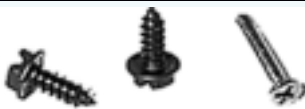

MIRROR MOUNTING SCREW KIT

• **Rear View Mirror Mounting Screw Kit**
Not for remote mirrors,
J00105 ..... $1.00 Each

MOLDINGS & MIRRORS

Most Orders Shipped Within 24 Hours!