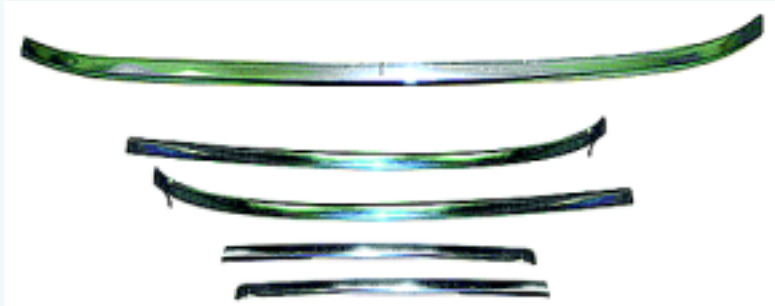

- Windshield Molding Set, Conv... '67-'69
  A reproduction five piece set for convertibles.
  J00086-R ..... $229.00 Set