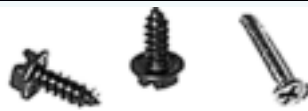

MIRROR MOUNTING SCREW KIT

• **Rear View Mirror Mounting Screw Kit**
Not for remote mirrors,
J00105 ..... $1.00 Each

M
O
L
D
I
N
G
&
M
I
R
R
O
R
S

Most Orders Shipped Within 24 Hours!