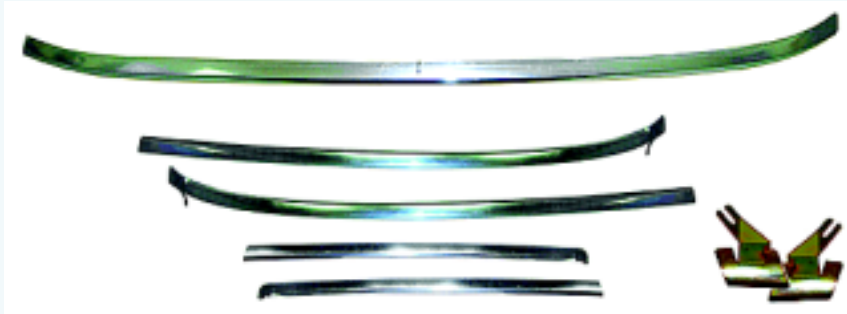

MOLDINGS-WINDSHIELD

- Windshield Molding Set, Coupe... '67-'69
  SHOW QUALITY! Five piece reproduction windshield moldings, including clips J00144.
  J00076-R ..... $149.95 Set