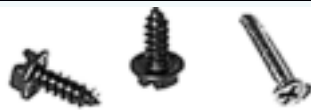

**MIRROR MOUNTING
SCREW KIT**

• **Rear View Mirror Mounting Screw Kit**
Not for remote mirrors,
J00105 ..... $1.00 Each

M
O
L
D
I
N
G
&
M
I
R
R
O
R
S

Most Orders Shipped Within 24 Hours!