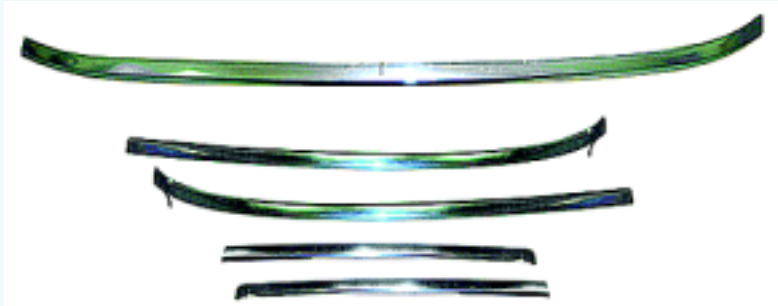

- Windshield Molding Set, Conv... '67-'69
  A reproduction five piece set for convertibles.
  J00086-R ..... $229.00 Set

MOLDINGS-WINDSHIELD

- Windshield Molding, Coupe, Side
  ... '67-'69
  J00073-repro (LH Side) ... $55.00 Each
  J00075-repro (RH Side) ... $55.00 Each

- Windshield Molding, Upper, Coupe,
  ... '67-'69
  J00078 (GM) ..... DISCONTINUED
  J00078-repro ... NOT AVAILABLE SEPERATELY!

- Windshield Molding, Lower, Coupe,
  ... '67-'69
  J00072-repro (LH) ..... $55.00 Each
  J00074-repro (RH) ..... $55.00 Each

- Windshield Post Outer Molding... '67-'69
  J00158 (LH) ..... $56.99 Each
  J00157 (RH) ..... $56.99 Each