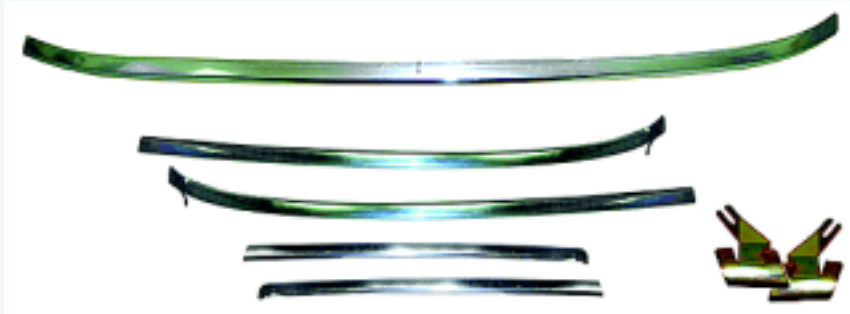

MOLDINGS-WINDSHIELD

- Windshield Molding Set, Coupe... '67-'69
  SHOW QUALITY! Five piece reproduction windshield moldings, including clips J00144.
  J00076-R ..... $149.95 Set