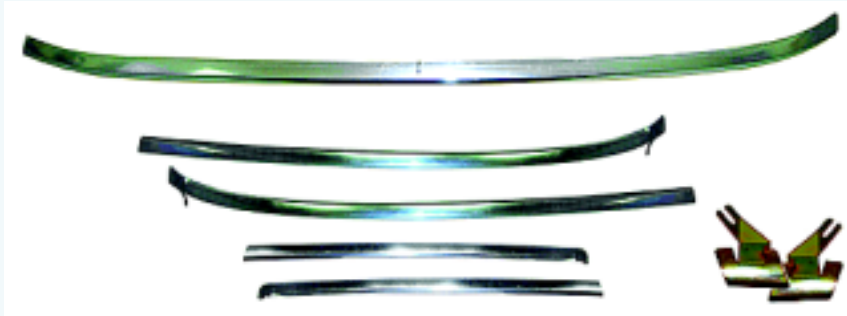

MOLDINGS-WINDSHIELD

- Windshield Molding Set, Coupe... '67-'69
  SHOW QUALITY! Five piece reproduction windshield moldings, including clips J00144.
  J00076-R ..... $149.95 Set