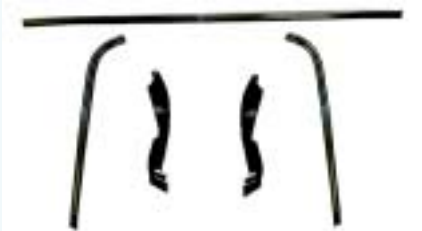

- Windshield Molding Set, 5-pc... '70-'81
  J00076-R70 ..... $149.95 Set