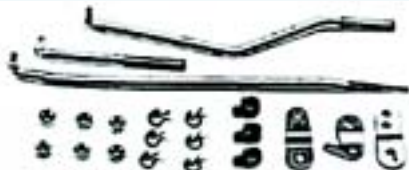

- **Shifter Linkage, USED... '67-'69**
  Used original shift linkage for '67-'68 or '69 Camaros is sometimes available. Call for more information.
  Z50110 ..... Call for Availability!
- **Shifter Mounting Plate, ORIGINAL... '69**
  These are original shifter mounting plates for 4-speed shifters with small block engine.
  Z50106 ..... Call for Availability!

SEAT FRAME-USED

- **Seat Frames Standard & Deluxe, USED**
  ..... '67-'69
  Used seat frames are available, however often require new side springs and new seat foam. Specify year and standard or deluxe interior. Call for availability.
  Z50147 ..... from $300.00 Set

SMOG PARTS-USED

- **Smog Brackets, USED... '67-'75**
  Z50114 ..... Call for Availability!