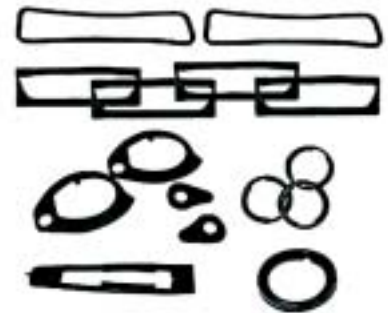

- Standard Paint Gasket... '69
  - ☒ Antenna gasket (1)
  - ☒ Door handle and lock gasket set (1)
  - ☒ Marker gasket (4)
  - ☒ Lock cylinder gasket (3)
  - ☒ Rearview mirror mounting gasket (1)
  - ☒ Tail light housing gasket pair (1)P13054 ..... $19.95 Kit

WEATHERSTRIP

Most Orders Shipped Within 24 Hours!